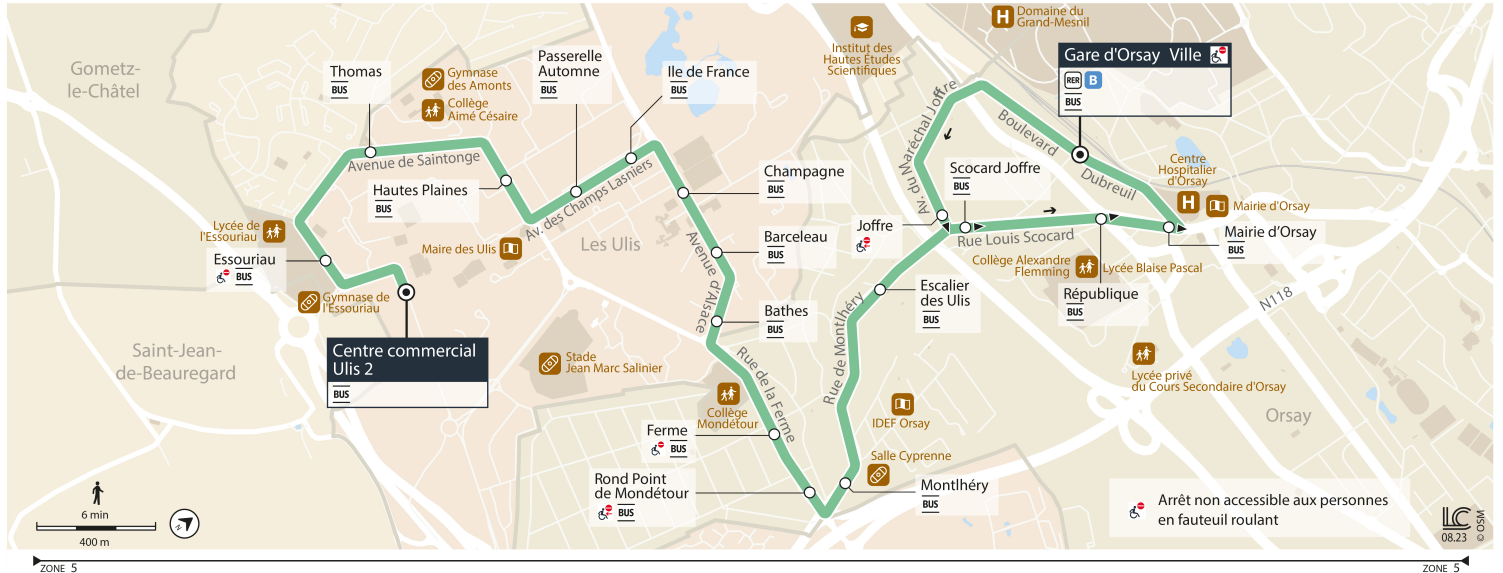

Horaires valables dès le 4 septembre 2023

		Dimanche et jours fériés														
LES ULIS	Centre Commercial Ulis 2	20:56	21:12	21:24	21:38	21:53	22:08	22:23	22:38	22:57	23:12	23:27	23:42	23:57	0:12	0:27
	Essouriau	20:57	21:13	21:25	21:39	21:54	22:09	22:24	22:39	22:58	23:13	23:28	23:43	23:58	0:13	0:28
	Thomas	20:58	21:14	21:26	21:40	21:55	22:10	22:25	22:40	22:59	23:14	23:29	23:44	23:59	0:14	0:29
	Hautes Plaines	21:00	21:16	21:28	21:42	21:57	22:12	22:27	22:42	23:01	23:16	23:31	23:45	0:00	0:15	0:30
	Passerelle Automne	21:01	21:17	21:29	21:43	21:58	22:13	22:28	22:43	23:02	23:17	23:32	23:46	0:01	0:16	0:31
	Ile de France	21:02	21:18	21:30	21:44	21:59	22:14	22:29	22:44	23:03	23:18	23:33	23:47	0:02	0:17	0:32
	Champagne	21:03	21:19	21:31	21:45	22:00	22:15	22:30	22:45	23:04	23:19	23:34	23:48	0:03	0:18	0:33
	Barceleau	21:04	21:20	21:32	21:46	22:01	22:16	22:31	22:46	23:05	23:20	23:35	23:49	0:04	0:19	0:34
	Bathes	21:04	21:20	21:32	21:46	22:01	22:16	22:31	22:46	23:05	23:20	23:35	23:49	0:04	0:19	0:34
ORSAY	Ferme	21:06	21:22	21:34	21:48	22:03	22:18	22:33	22:48	23:07	23:22	23:37	23:51	0:06	0:21	0:36
	Rond-Point de Mondétour	21:07	21:23	21:35	21:49	22:04	22:19	22:34	22:49	23:08	23:23	23:38	23:52	0:07	0:22	0:37
	Monthéry	21:07	21:23	21:35	21:49	22:04	22:19	22:34	22:49	23:08	23:23	23:38	23:52	0:07	0:22	0:37
	Escalier des Ulis	21:09	21:25	21:37	21:51	22:06	22:21	22:36	22:51	23:10	23:25	23:40	23:54	0:09	0:24	0:39
	Scocard - Joffre	21:10	21:26	21:38	21:52	22:07	22:22	22:37	22:52	23:11	23:26	23:41	23:55	0:10	0:25	0:40
	République	21:11	21:27	21:39	21:53	22:08	22:23	22:38	22:53	23:12	23:27	23:42	23:56	0:11	0:26	0:41
	Mairie d'Orsay	21:12	21:28	21:40	21:54	22:09	22:24	22:39	22:54	23:13	23:28	23:43	23:57	0:12	0:27	0:42
	Gare d'Orsay Ville	21:13	21:29	21:41	21:55	22:10	22:25	22:40	22:55	23:14	23:29	23:44	23:58	0:13	0:28	0:43