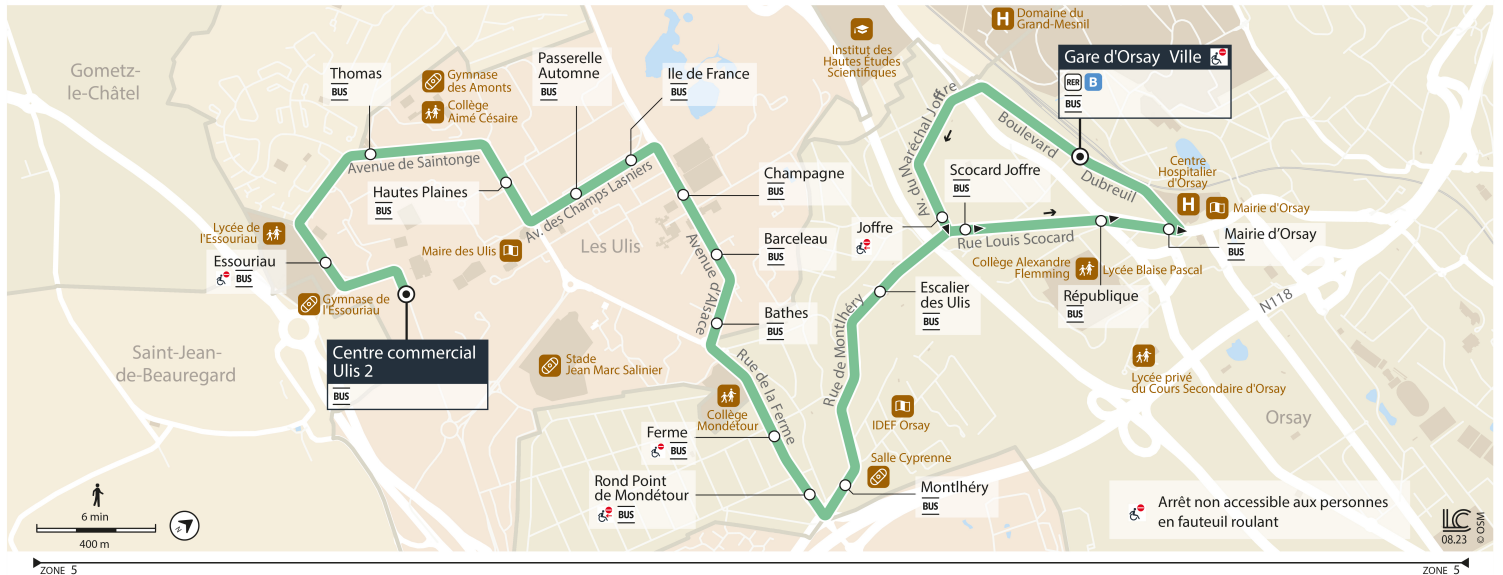

Horaires valables dès le 4 septembre 2023

		Du lundi au vendredi														
LES ULIS	Centre Commercial Ulis 2	17:10	17:20	17:30	17:40	17:50	18:00	18:10	18:20	18:30	18:40	18:50	19:00	19:15	19:26	19:41
	Essouriau	17:11	17:21	17:31	17:41	17:51	18:01	18:11	18:21	18:31	18:41	18:51	19:01	19:16	19:27	19:42
	Thomas	17:12	17:22	17:32	17:42	17:52	18:02	18:12	18:22	18:32	18:42	18:52	19:02	19:17	19:28	19:43
	Hautes Plaines	17:14	17:24	17:34	17:44	17:54	18:04	18:14	18:24	18:34	18:44	18:54	19:04	19:19	19:30	19:45
	Passerelle Automne	17:15	17:25	17:35	17:45	17:55	18:05	18:15	18:25	18:35	18:45	18:55	19:05	19:20	19:31	19:46
	Ile de France	17:16	17:26	17:36	17:46	17:56	18:06	18:16	18:26	18:36	18:46	18:56	19:06	19:21	19:32	19:47
	Champagne	17:17	17:27	17:37	17:47	17:57	18:07	18:17	18:27	18:37	18:47	18:57	19:07	19:22	19:33	19:48
	Barceleau	17:18	17:28	17:38	17:48	17:58	18:08	18:18	18:28	18:38	18:48	18:58	19:08	19:23	19:34	19:49
	Bathes	17:19	17:29	17:39	17:49	17:59	18:09	18:19	18:29	18:39	18:49	18:59	19:08	19:23	19:34	19:49
ORSAY	Ferme	17:21	17:31	17:41	17:51	18:01	18:11	18:21	18:31	18:41	18:51	19:01	19:10	19:25	19:36	19:51
	Rond-Point de Mondétour	17:22	17:32	17:42	17:52	18:02	18:12	18:22	18:32	18:42	18:52	19:02	19:11	19:26	19:37	19:52
	Monthéry	17:23	17:33	17:43	17:53	18:03	18:13	18:23	18:33	18:43	18:53	19:03	19:12	19:27	19:38	19:53
	Escalier des Ulis	17:26	17:36	17:46	17:56	18:06	18:16	18:26	18:36	18:46	18:56	19:05	19:14	19:29	19:40	19:55
	Scocard - Joffre	17:27	17:37	17:47	17:57	18:07	18:17	18:27	18:37	18:47	18:57	19:06	19:15	19:30	19:41	19:56
	République	17:29	17:39	17:49	17:59	18:08	18:18	18:28	18:38	18:48	18:58	19:07	19:16	19:31	19:42	19:57
	Mairie d'Orsay	17:30	17:40	17:50	18:00	18:09	18:19	18:29	18:39	18:49	18:59	19:08	19:17	19:32	19:43	19:58
	Gare d'Orsay Ville	17:31	17:41	17:51	18:01	18:10	18:20	18:30	18:40	18:50	19:00	19:09	19:18	19:33	19:44	19:59