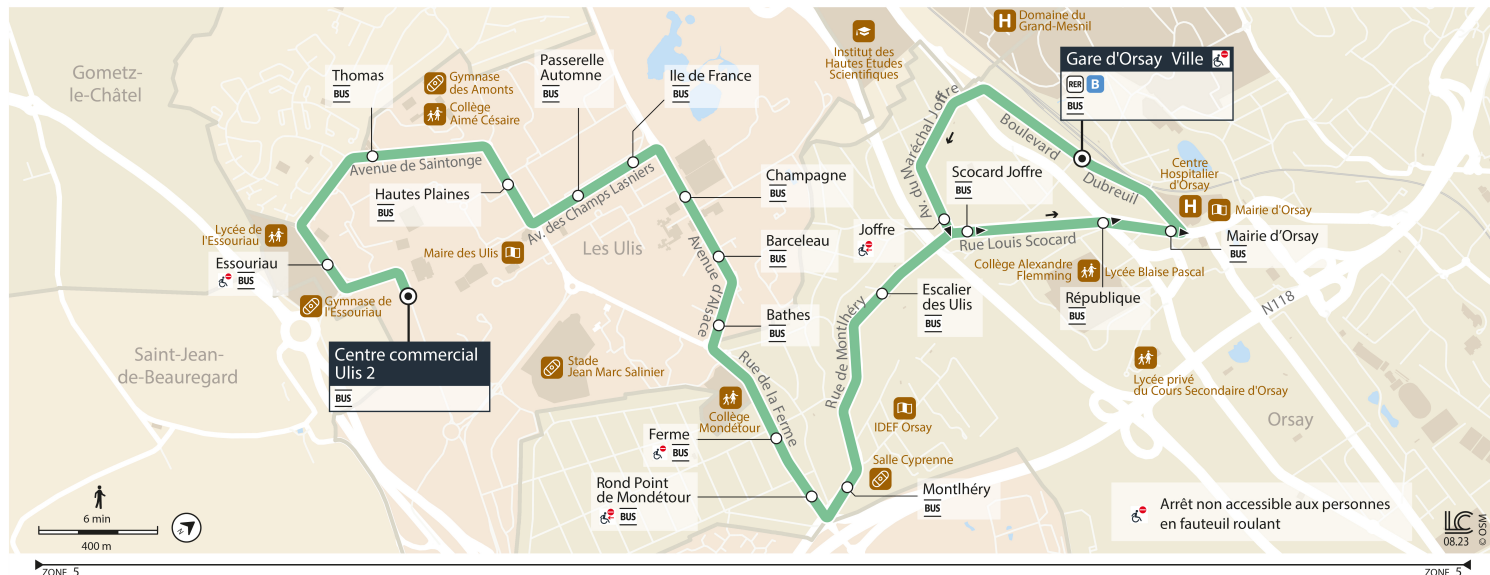

Horaires valables dès le 4 septembre 2023

		Du lundi au vendredi
ORSAY	Gare d'Orsay-Ville	1:07
	Joffre	1:09
	Esclavier des Ulis	1:10
	Montlhéry	1:12
	Rond-Point de Mondétour	1:13
	Ferme	1:13
LES ULIS	Bathes	1:15
	Barceléau	1:15
	Champagne	1:16
	Ile de France	1:17
	Passerelle Automne	1:18
	Hautes Plaines	1:19
	Thomas	1:20
	Essouriau	1:22
	Centre Commercial Ulis 2	1:23