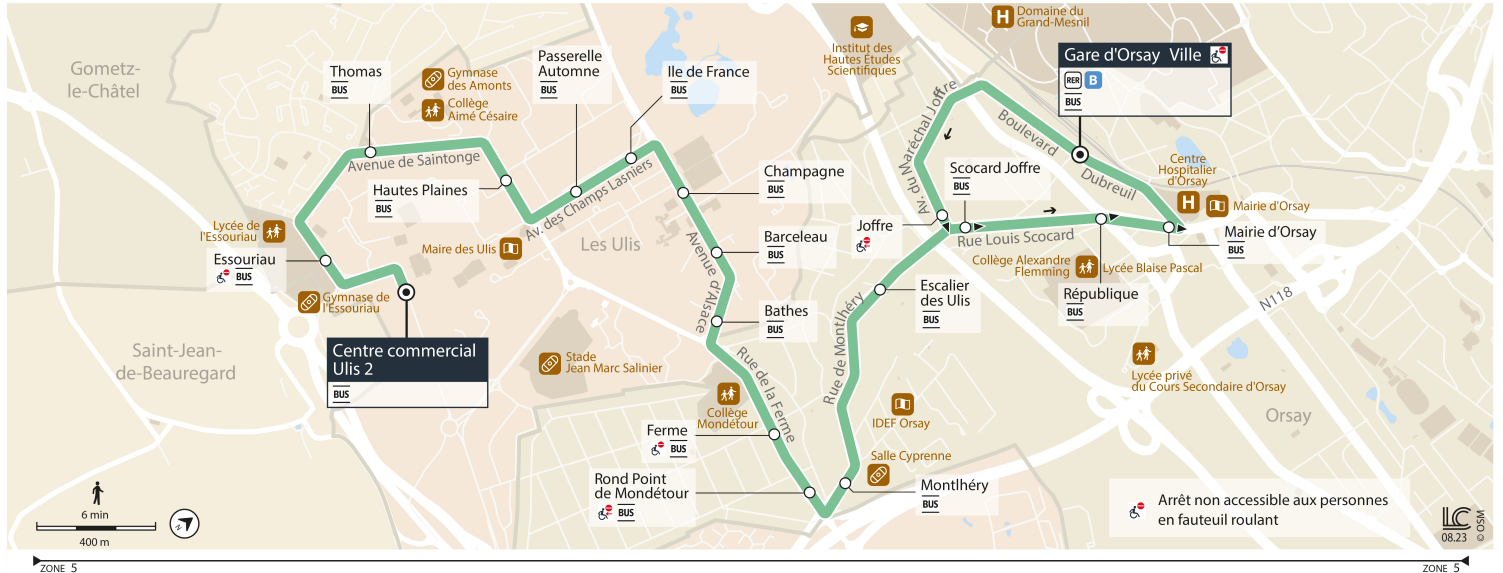

Horaires valables dès le 4 septembre 2023

		Du lundi au vendredi														
ORSAY	Gare d'Orsay-Ville	20:00	20:15	20:30	20:45	21:02	21:17	21:32	21:47	22:02	22:17	22:37	23:07	23:37	0:07	0:37
	Joffre	20:02	20:17	20:32	20:47	21:04	21:19	21:34	21:49	22:04	22:19	22:39	23:09	23:39	0:09	0:39
	Escalier des Ulis	20:03	20:18	20:33	20:48	21:05	21:20	21:35	21:50	22:05	22:20	22:40	23:10	23:40	0:10	0:40
	Montlhéry	20:06	20:21	20:36	20:51	21:07	21:22	21:37	21:52	22:07	22:22	22:42	23:12	23:42	0:12	0:42
	Rond-Point de Mondétour	20:06	20:21	20:36	20:51	21:08	21:23	21:38	21:53	22:08	22:23	22:43	23:13	23:43	0:13	0:43
	Ferme	20:07	20:22	20:37	20:52	21:08	21:23	21:38	21:53	22:08	22:23	22:43	23:13	23:43	0:13	0:43
LES ULIS	Bathes	20:09	20:24	20:39	20:54	21:10	21:25	21:40	21:55	22:10	22:25	22:45	23:15	23:45	0:15	0:45
	Barceleau	20:09	20:24	20:39	20:54	21:10	21:25	21:40	21:55	22:10	22:25	22:45	23:15	23:45	0:15	0:45
	Champagne	20:10	20:25	20:40	20:55	21:11	21:26	21:41	21:56	22:11	22:26	22:46	23:16	23:46	0:16	0:46
	Ile de France	20:11	20:26	20:41	20:56	21:12	21:27	21:42	21:57	22:12	22:27	22:47	23:17	23:47	0:17	0:47
	Passerelle Automne	20:13	20:28	20:43	20:58	21:13	21:28	21:43	21:58	22:13	22:28	22:48	23:18	23:48	0:18	0:48
	Hautes Plaines	20:14	20:29	20:44	20:59	21:14	21:29	21:44	21:59	22:14	22:29	22:49	23:19	23:49	0:19	0:49
	Thomas	20:15	20:30	20:45	21:00	21:15	21:30	21:45	22:00	22:15	22:30	22:50	23:20	23:50	0:20	0:50
	Essouriau	20:17	20:32	20:47	21:02	21:17	21:32	21:47	22:02	22:17	22:32	22:52	23:22	23:52	0:22	0:52
	Centre Commercial Ulis 2	20:18	20:33	20:48	21:03	21:18	21:33	21:48	22:03	22:18	22:33	22:53	23:23	23:53	0:23	0:53