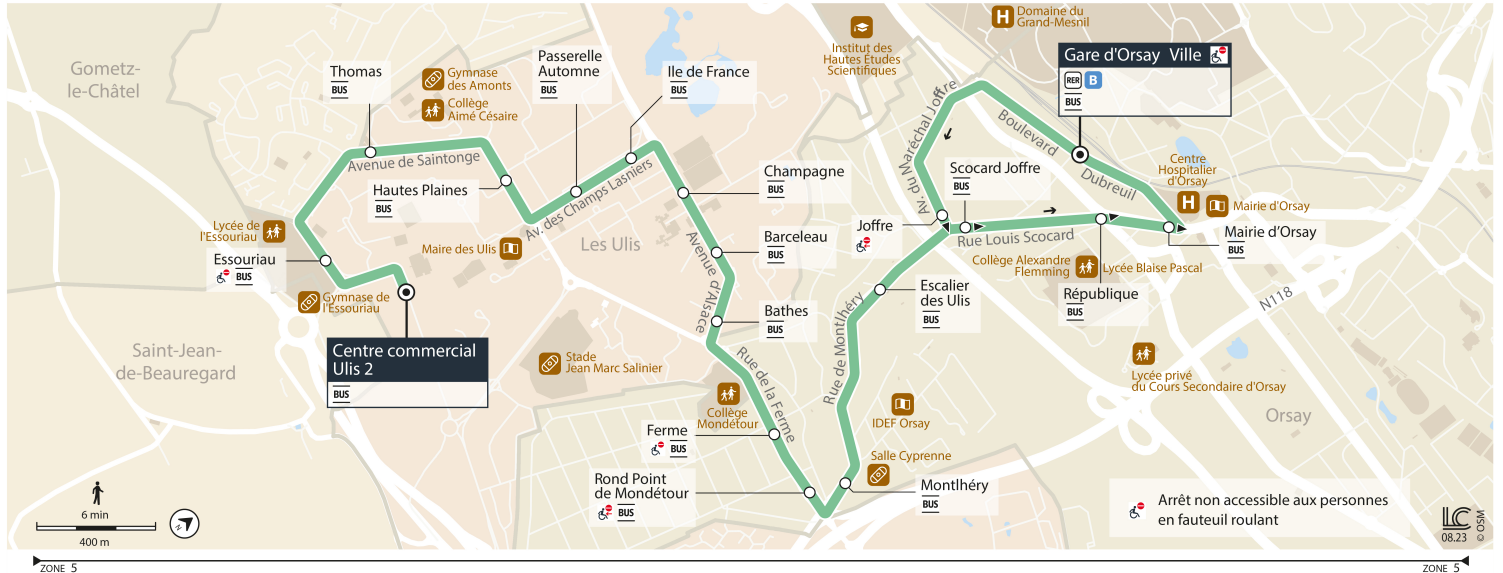

Horaires valables dès le 4 septembre 2023

		Du lundi au vendredi														
LES ULIS	Centre Commercial Ulis 2	19:56	20:11	20:26	20:40	20:55	21:09	21:23	21:38	21:53	22:08	22:23	22:47	23:17	23:48	0:19
	Essouriau	19:57	20:12	20:27	20:41	20:56	21:10	21:24	21:39	21:54	22:09	22:24	22:48	23:18	23:49	0:20
	Thomas	19:58	20:13	20:28	20:42	20:57	21:11	21:25	21:40	21:55	22:10	22:25	22:49	23:19	23:50	0:21
	Hautes Plaines	20:00	20:15	20:30	20:44	20:59	21:12	21:26	21:41	21:56	22:11	22:26	22:50	23:20	23:51	0:22
	Passerelle Automne	20:01	20:16	20:31	20:45	21:00	21:13	21:27	21:42	21:57	22:12	22:27	22:51	23:21	23:52	0:23
	Ile de France	20:02	20:17	20:32	20:46	21:01	21:14	21:28	21:43	21:58	22:13	22:28	22:52	23:22	23:53	0:23
	Champagne	20:03	20:18	20:33	20:47	21:02	21:15	21:29	21:44	21:59	22:14	22:29	22:53	23:23	23:54	0:24
	Barceleau	20:04	20:19	20:34	20:48	21:03	21:16	21:30	21:45	22:00	22:15	22:30	22:54	23:24	23:55	0:25
Bathes	20:04	20:19	20:34	20:48	21:03	21:16	21:30	21:45	22:00	22:15	22:30	22:54	23:24	23:55	0:25	
ORSAY	Ferme	20:06	20:21	20:36	20:50	21:05	21:18	21:32	21:47	22:02	22:17	22:32	22:56	23:26	23:56	0:26
	Rond-Point de Mondétour	20:07	20:22	20:37	20:51	21:06	21:19	21:33	21:48	22:03	22:18	22:33	22:57	23:27	23:57	0:27
	Monthéry	20:07	20:22	20:37	20:51	21:06	21:19	21:33	21:48	22:03	22:18	22:33	22:57	23:27	23:57	0:27
	Escalier des Ulis	20:09	20:24	20:39	20:53	21:08	21:21	21:35	21:50	22:05	22:20	22:35	22:59	23:29	23:59	0:29
	Scocard - Joffre	20:10	20:25	20:40	20:54	21:09	21:22	21:36	21:51	22:06	22:21	22:36	23:00	23:30	0:00	0:30
	République	20:11	20:26	20:41	20:55	21:10	21:23	21:37	21:52	22:07	22:22	22:37	23:01	23:31	0:01	0:31
	Mairie d'Orsay	20:12	20:27	20:42	20:56	21:11	21:24	21:38	21:53	22:08	22:23	22:38	23:02	23:32	0:02	0:32
	Gare d'Orsay Ville	20:13	20:28	20:43	20:57	21:12	21:25	21:39	21:54	22:09	22:24	22:39	23:03	23:33	0:03	0:33