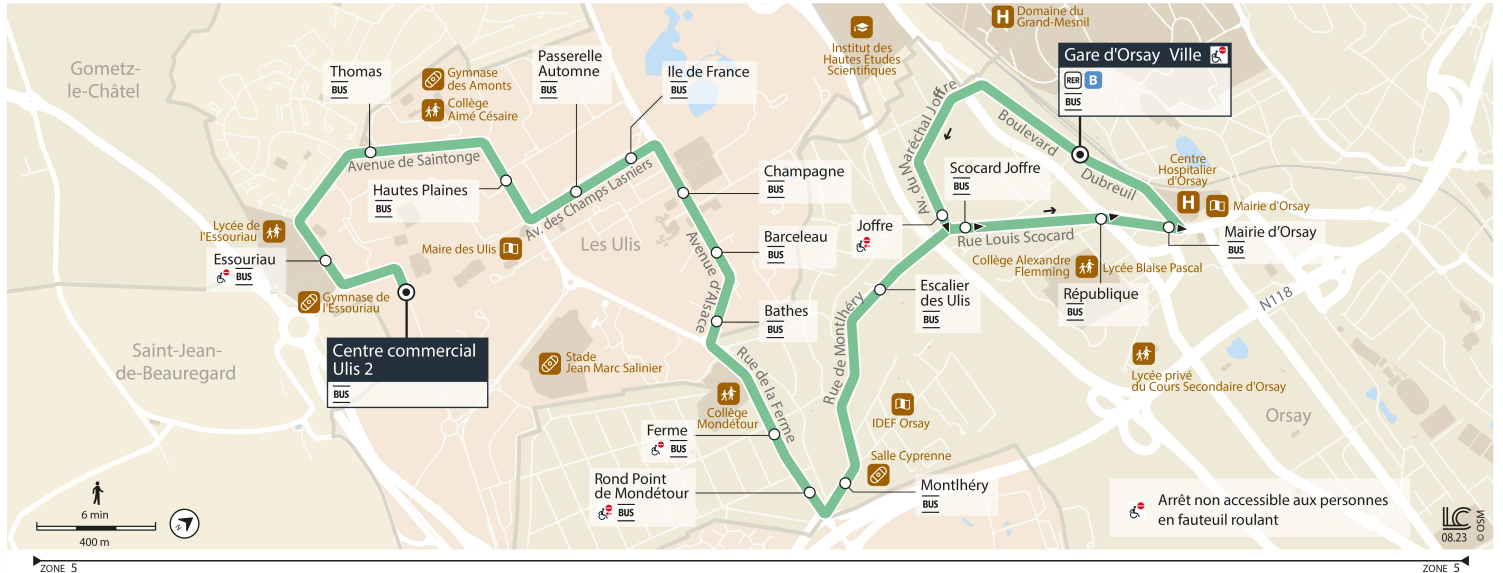

Horaires valables dès le 4 septembre 2023

		Samedi														
ORSAY	Gare d'Orsay-Ville	5:03	5:18	5:33	5:48	6:03	6:18	6:33	6:48	7:03	7:18	7:33	7:48	8:03	8:18	8:33
	Joffre	5:05	5:20	5:35	5:50	6:05	6:20	6:35	6:50	7:05	7:20	7:35	7:50	8:05	8:20	8:35
	Escalier des Ulis	5:06	5:21	5:36	5:51	6:06	6:21	6:36	6:51	7:06	7:21	7:36	7:51	8:06	8:21	8:36
	Montlhéry	5:07	5:22	5:37	5:52	6:07	6:23	6:38	6:53	7:08	7:23	7:38	7:53	8:08	8:23	8:38
	Rond-Point de Mondétour	5:08	5:23	5:38	5:53	6:08	6:24	6:39	6:54	7:09	7:24	7:39	7:54	8:09	8:24	8:39
	Ferme	5:08	5:23	5:38	5:53	6:08	6:24	6:39	6:54	7:09	7:24	7:39	7:54	8:09	8:24	8:39
LES ULIS	Bathes	5:09	5:24	5:40	5:55	6:10	6:26	6:41	6:56	7:11	7:26	7:41	7:56	8:11	8:26	8:41
	Barcéleau	5:10	5:25	5:40	5:55	6:10	6:26	6:41	6:56	7:11	7:26	7:41	7:56	8:11	8:26	8:41
	Champagne	5:10	5:25	5:41	5:56	6:11	6:27	6:42	6:57	7:12	7:27	7:42	7:57	8:12	8:27	8:42
	Ile de France	5:11	5:26	5:42	5:57	6:12	6:28	6:43	6:58	7:13	7:28	7:43	7:58	8:13	8:28	8:43
	Passerelle Automne	5:11	5:26	5:42	5:57	6:12	6:28	6:43	6:58	7:13	7:28	7:43	7:58	8:14	8:29	8:44
	Hautes Plaines	5:12	5:27	5:43	5:58	6:13	6:29	6:44	6:59	7:14	7:29	7:44	7:59	8:15	8:30	8:45
	Thomas	5:13	5:28	5:44	5:59	6:14	6:30	6:45	7:00	7:15	7:30	7:45	8:00	8:16	8:31	8:46
	Essouriau	5:15	5:30	5:46	6:01	6:16	6:32	6:47	7:02	7:17	7:32	7:47	8:02	8:18	8:33	8:48
	Centre Commercial Ulis 2	5:16	5:31	5:47	6:02	6:17	6:33	6:48	7:03	7:18	7:33	7:48	8:03	8:19	8:34	8:49