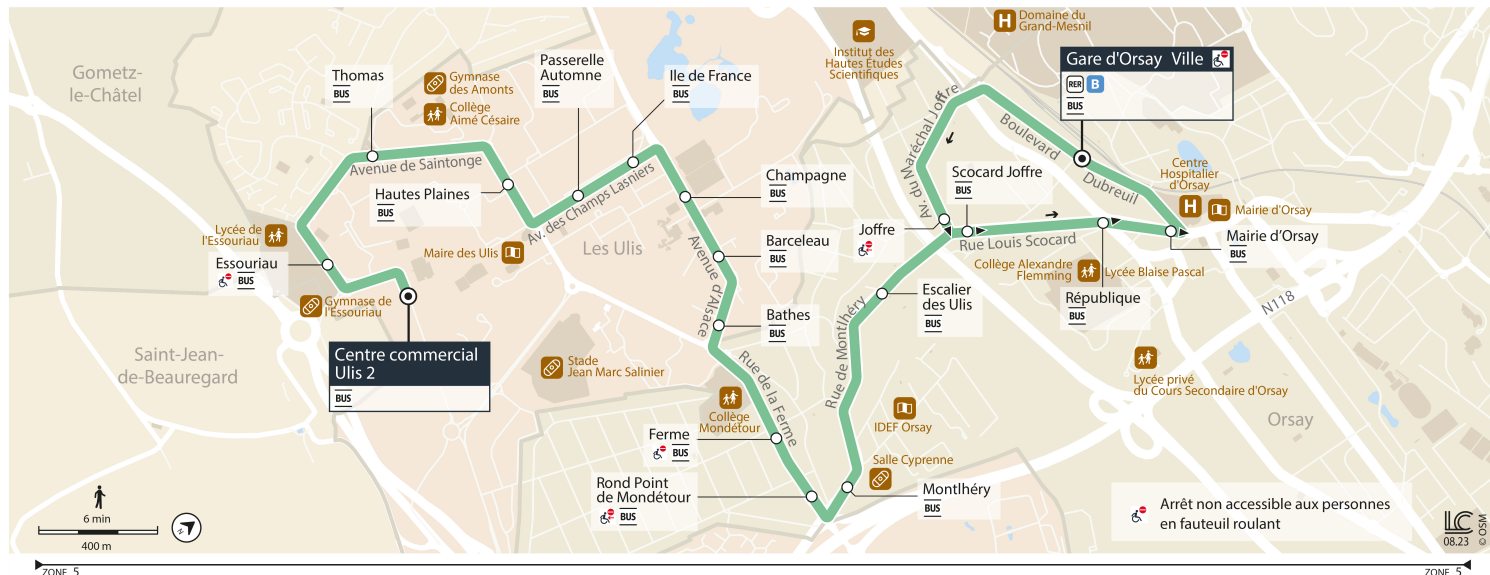

Horaires valables dès le 4 septembre 2023

		Samedi					
ORSAY	Gare d'Orsay-Ville	23:52	0:07	0:22	0:37	0:52	1:07
	Joffre	23:54	0:09	0:24	0:39	0:54	1:09
	Escalier des Ulis	23:55	0:10	0:25	0:40	0:55	1:10
	Monthéry	23:57	0:12	0:27	0:42	0:57	1:12
	Rond-Point de Mondétour	23:58	0:13	0:28	0:43	0:58	1:13
	Ferme	23:58	0:13	0:28	0:43	0:58	1:13
LES ULIS	Bathes	0:00	0:15	0:30	0:45	1:00	1:15
	Barceléau	0:00	0:15	0:30	0:45	1:00	1:15
	Champagne	0:01	0:16	0:31	0:46	1:01	1:16
	Ile de France	0:02	0:17	0:32	0:47	1:02	1:17
	Passerelle Automne	0:03	0:18	0:33	0:48	1:03	1:18
	Hautes Plaines	0:04	0:19	0:34	0:49	1:04	1:19
	Thomas	0:05	0:20	0:35	0:50	1:05	1:20
	Essouriau	0:07	0:22	0:37	0:52	1:07	1:22
Centre Commercial Ulis 2	0:08	0:23	0:38	0:53	1:08	1:23