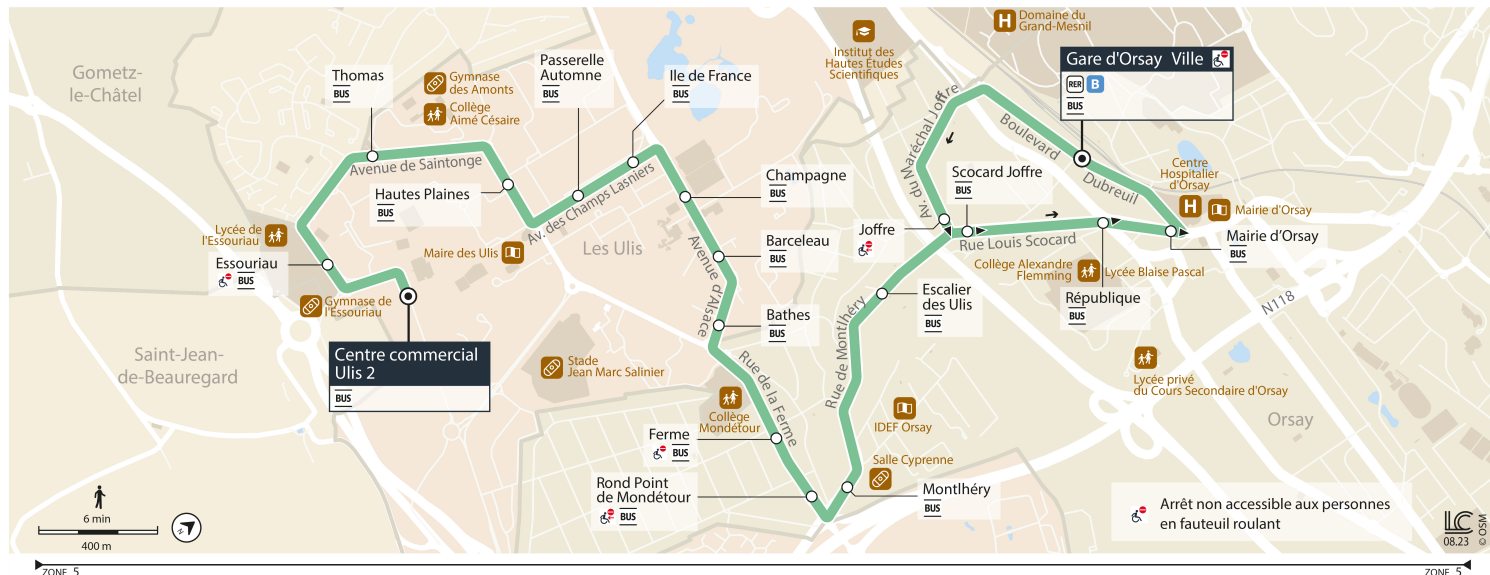

Horaires valables dès le 4 septembre 2023

		Samedi														
LES ULIS	Centre Commercial Ulis 2	4:59	5:14	5:29	5:44	5:59	6:14	6:29	6:44	6:59	7:14	7:28	7:43	7:58	8:13	8:26
	Essouriau	5:00	5:15	5:30	5:45	6:00	6:15	6:30	6:45	7:00	7:15	7:29	7:44	7:59	8:14	8:27
	Thomas	5:01	5:16	5:31	5:46	6:01	6:16	6:31	6:46	7:01	7:16	7:30	7:45	8:00	8:15	8:28
	Hautes Plaines	5:02	5:17	5:32	5:48	6:03	6:18	6:33	6:48	7:03	7:18	7:32	7:47	8:02	8:17	8:30
	Passerelle Automne	5:03	5:18	5:33	5:49	6:04	6:19	6:34	6:49	7:04	7:19	7:33	7:48	8:03	8:18	8:31
	Ile de France	5:03	5:18	5:33	5:49	6:04	6:19	6:34	6:49	7:04	7:19	7:34	7:49	8:04	8:19	8:32
	Champagne	5:04	5:19	5:34	5:50	6:05	6:20	6:35	6:50	7:05	7:20	7:35	7:50	8:05	8:20	8:33
	Barceleau	5:05	5:20	5:35	5:51	6:06	6:21	6:36	6:51	7:06	7:21	7:36	7:51	8:06	8:21	8:34
ORSAY	Bathes	5:05	5:20	5:35	5:51	6:06	6:21	6:36	6:51	7:06	7:21	7:36	7:51	8:06	8:21	8:34
	Ferme	5:07	5:22	5:37	5:53	6:08	6:23	6:38	6:53	7:08	7:23	7:38	7:53	8:08	8:23	8:36
	Rond-Point de Mondétour	5:08	5:23	5:38	5:54	6:09	6:24	6:39	6:54	7:09	7:24	7:39	7:54	8:09	8:24	8:37
	Monthéry	5:08	5:23	5:38	5:54	6:09	6:24	6:39	6:54	7:09	7:24	7:39	7:54	8:09	8:24	8:37
	Escalier des Ulis	5:10	5:25	5:40	5:56	6:11	6:26	6:41	6:56	7:11	7:26	7:41	7:56	8:11	8:26	8:39
	Scocard - Joffre	5:11	5:26	5:41	5:57	6:12	6:27	6:42	6:57	7:12	7:27	7:42	7:57	8:12	8:27	8:40
	République	5:12	5:27	5:42	5:58	6:13	6:28	6:43	6:58	7:13	7:28	7:43	7:58	8:13	8:28	8:41
	Mairie d'Orsay	5:13	5:28	5:43	5:59	6:14	6:29	6:44	6:59	7:14	7:29	7:44	7:59	8:14	8:29	8:42
	Gare d'Orsay Ville	5:14	5:29	5:44	6:00	6:15	6:30	6:45	7:00	7:15	7:30	7:45	8:00	8:15	8:30	8:43