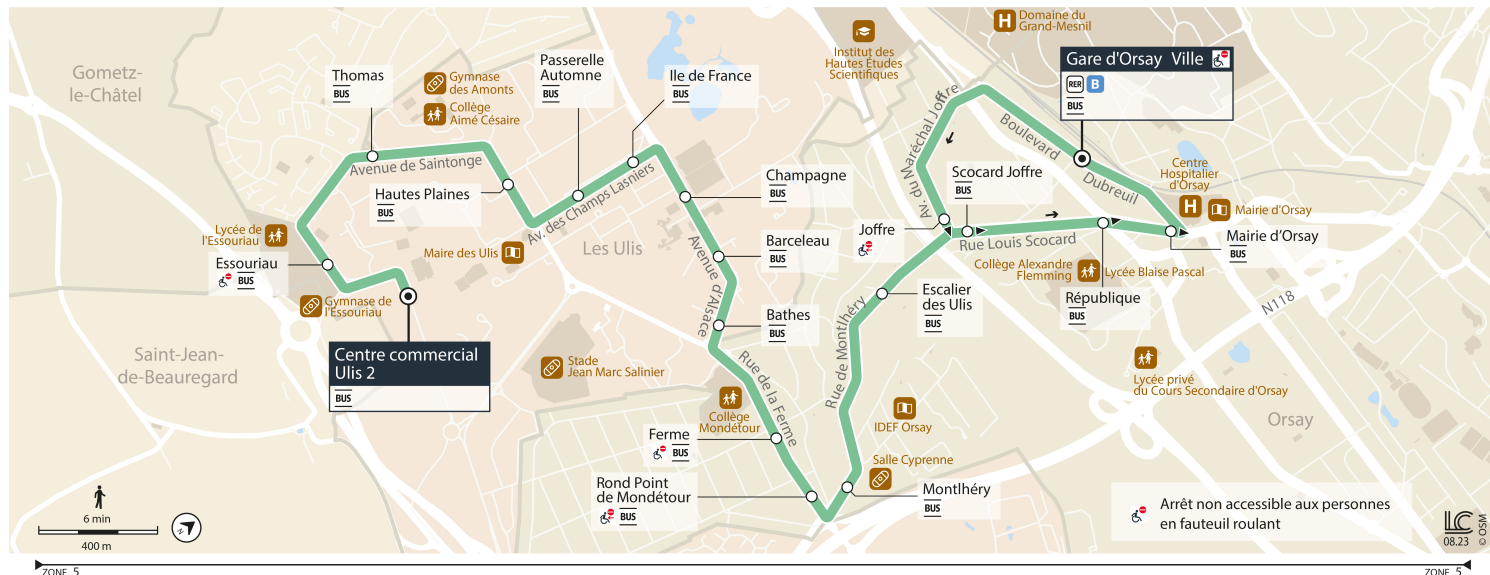

Horaires valables dès le 4 septembre 2023

		Du lundi au vendredi														
LES ULIS	Centre Commercial Ulis 2	13:56	14:11	14:26	14:41	14:56	15:11	15:26	15:41	15:56	16:10	16:20	16:30	16:40	16:50	17:00
	Essouriau	13:57	14:12	14:27	14:42	14:57	15:12	15:27	15:42	15:57	16:11	16:21	16:31	16:41	16:51	17:01
	Thomas	13:58	14:13	14:28	14:43	14:58	15:13	15:28	15:43	15:58	16:12	16:22	16:32	16:42	16:52	17:02
	Hautes Plaines	14:00	14:15	14:30	14:45	15:00	15:15	15:30	15:45	16:00	16:14	16:24	16:34	16:44	16:54	17:04
	Passerelle Automne	14:01	14:16	14:31	14:46	15:01	15:16	15:31	15:46	16:01	16:15	16:25	16:35	16:45	16:55	17:05
	Ile de France	14:02	14:17	14:32	14:47	15:02	15:17	15:32	15:47	16:02	16:16	16:26	16:36	16:46	16:56	17:06
	Champagne	14:03	14:18	14:33	14:48	15:03	15:18	15:33	15:48	16:03	16:17	16:27	16:37	16:47	16:57	17:07
	Barceleau	14:04	14:19	14:34	14:49	15:04	15:19	15:34	15:49	16:04	16:18	16:28	16:38	16:48	16:58	17:08
	Bathes	14:05	14:20	14:35	14:50	15:05	15:19	15:34	15:49	16:05	16:19	16:29	16:39	16:49	16:59	17:09
ORSAY	Ferme	14:07	14:22	14:37	14:52	15:07	15:21	15:36	15:51	16:07	16:21	16:31	16:41	16:51	17:01	17:11
	Rond-Point de Mondétour	14:08	14:23	14:38	14:53	15:08	15:22	15:37	15:52	16:08	16:22	16:32	16:42	16:52	17:02	17:12
	Monthéry	14:09	14:24	14:39	14:54	15:09	15:23	15:38	15:53	16:09	16:23	16:33	16:43	16:53	17:03	17:13
	Escalier des Ulis	14:11	14:26	14:41	14:56	15:11	15:25	15:40	15:55	16:11	16:26	16:36	16:46	16:56	17:06	17:16
	Scocard - Joffre	14:12	14:27	14:42	14:57	15:12	15:26	15:41	15:56	16:12	16:27	16:37	16:47	16:57	17:07	17:17
	République	14:13	14:28	14:43	14:58	15:13	15:27	15:42	15:57	16:13	16:28	16:38	16:48	16:58	17:09	17:19
	Mairie d'Orsay	14:14	14:29	14:44	14:59	15:14	15:28	15:43	15:58	16:14	16:29	16:39	16:49	16:59	17:10	17:20
	Gare d'Orsay Ville	14:15	14:30	14:45	15:00	15:15	15:29	15:44	15:59	16:15	16:30	16:40	16:50	17:00	17:11	17:21