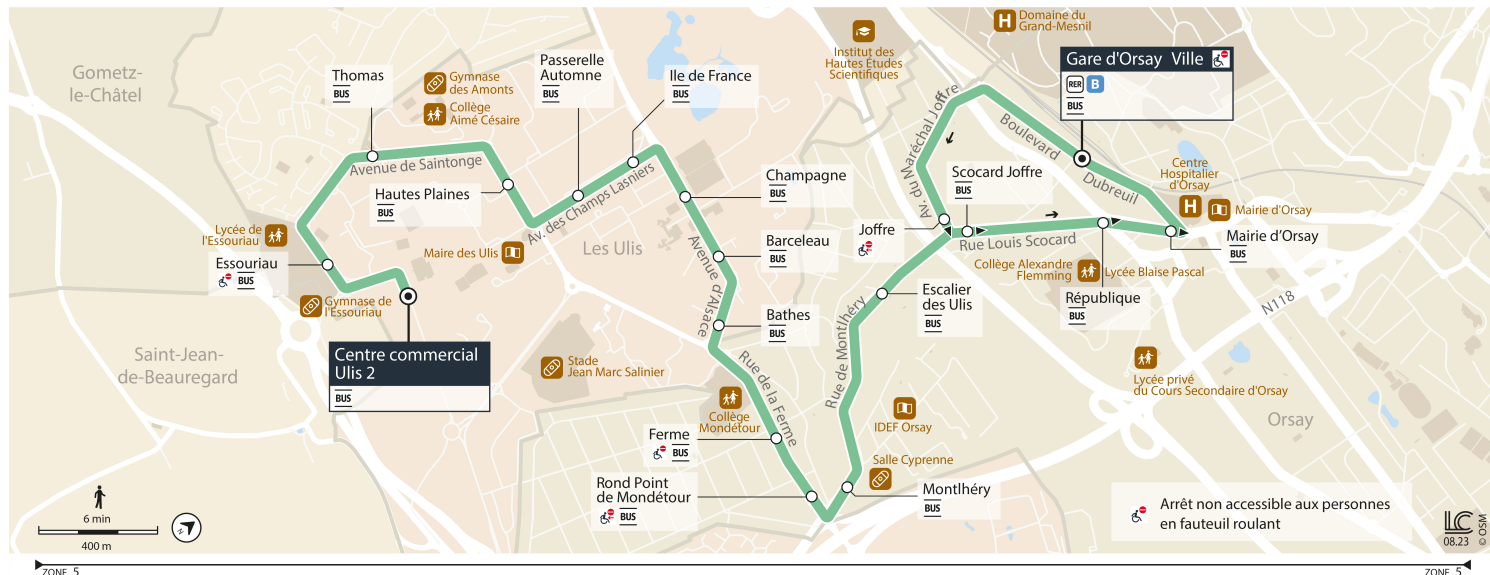

Horaires valables dès le 4 septembre 2023

		Samedi														
ORSAY	Gare d'Orsay-Ville	20:03	20:18	20:33	20:48	21:02	21:17	21:33	21:47	22:02	22:17	22:37	22:52	23:07	23:22	23:37
	Joffre	20:05	20:20	20:35	20:50	21:04	21:19	21:35	21:49	22:04	22:19	22:39	22:54	23:09	23:24	23:39
	Esclavier des Ulis	20:06	20:21	20:36	20:51	21:05	21:20	21:36	21:50	22:05	22:20	22:40	22:55	23:10	23:25	23:40
	Monthéry	20:09	20:23	20:38	20:53	21:07	21:22	21:38	21:52	22:07	22:22	22:42	22:57	23:12	23:27	23:42
	Rond-Point de Mondétour	20:09	20:24	20:39	20:54	21:08	21:23	21:39	21:53	22:08	22:23	22:43	22:58	23:13	23:28	23:43
	Ferme	20:10	20:24	20:39	20:54	21:08	21:23	21:39	21:53	22:08	22:23	22:43	22:58	23:13	23:28	23:43
LES ULIS	Bathes	20:12	20:26	20:41	20:56	21:10	21:25	21:41	21:55	22:10	22:25	22:45	23:00	23:15	23:30	23:45
	Barceleau	20:13	20:27	20:42	20:57	21:11	21:26	21:42	21:56	22:11	22:26	22:46	23:01	23:16	23:30	23:45
	Champagne	20:14	20:28	20:43	20:58	21:12	21:27	21:43	21:57	22:12	22:27	22:47	23:02	23:17	23:31	23:46
	Ile de France	20:15	20:29	20:44	20:59	21:13	21:28	21:44	21:58	22:13	22:28	22:48	23:03	23:18	23:32	23:47
	Passerelle Automne	20:16	20:30	20:45	21:00	21:14	21:29	21:45	21:59	22:14	22:29	22:49	23:04	23:19	23:33	23:48
	Hautes Plaines	20:17	20:31	20:46	21:01	21:15	21:30	21:46	22:00	22:15	22:30	22:50	23:05	23:20	23:34	23:49
	Thomas	20:18	20:32	20:47	21:02	21:16	21:31	21:47	22:01	22:16	22:31	22:51	23:06	23:21	23:35	23:50
	Essouriau	20:20	20:34	20:49	21:04	21:18	21:33	21:49	22:03	22:18	22:33	22:53	23:08	23:23	23:37	23:52
	Centre Commercial Ulis 2	20:21	20:35	20:50	21:05	21:19	21:34	21:50	22:04	22:19	22:34	22:54	23:09	23:24	23:38	23:53