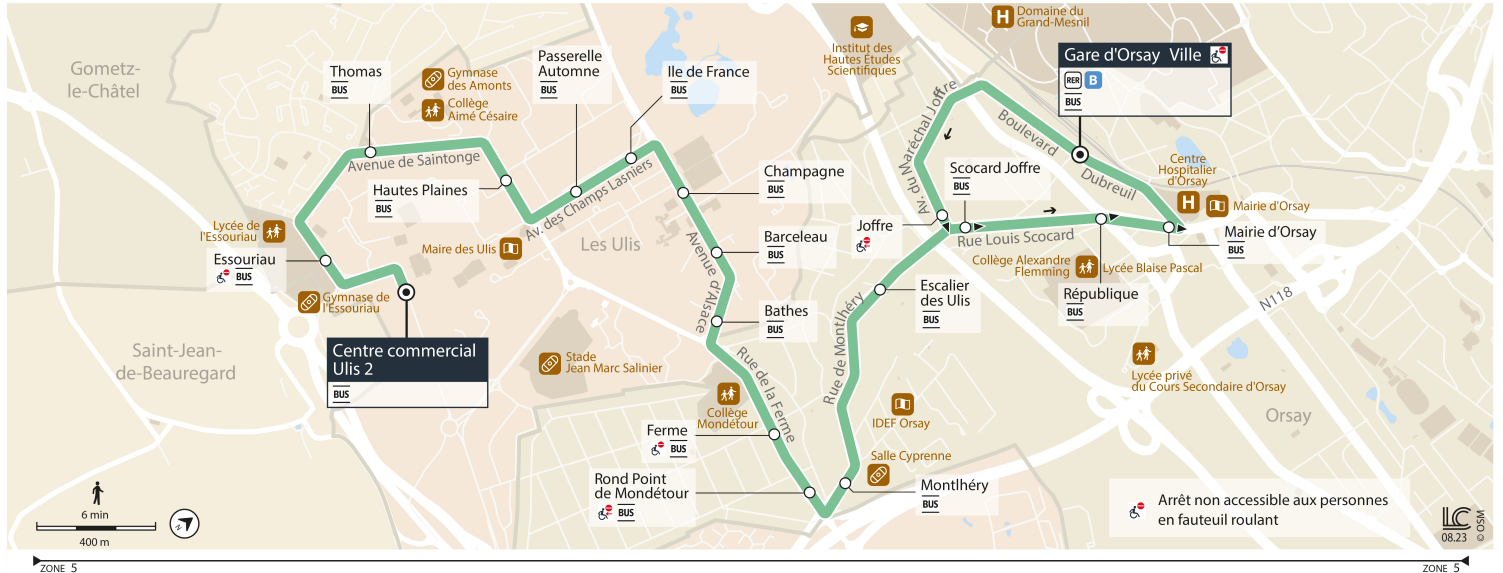

Horaires valables dès le 4 septembre 2023

Dimanche et jours fériés

Direction	Arrêt	17:11	17:26	17:41	17:56	18:11	18:26	18:41	18:56	19:11	19:26	19:41	19:56	20:11	20:26	20:41	
LES ULIS	Centre Commercial Ulis 2																
	Essouriau	17:12	17:27	17:42	17:57	18:12	18:27	18:42	18:57	19:12	19:27	19:42	19:57	20:12	20:27	20:42	
	Thomas	17:13	17:28	17:43	17:58	18:13	18:28	18:43	18:58	19:13	19:28	19:43	19:58	20:13	20:28	20:43	
	Hautes Plaines	17:15	17:30	17:45	18:00	18:15	18:30	18:45	19:00	19:15	19:30	19:45	20:00	20:15	20:30	20:45	
	Passerelle Automne	17:16	17:31	17:46	18:01	18:16	18:31	18:46	19:01	19:16	19:31	19:46	20:01	20:16	20:31	20:46	
	Ile de France	17:17	17:32	17:47	18:02	18:17	18:32	18:47	19:02	19:17	19:32	19:47	20:02	20:17	20:32	20:47	
	Champagne	17:18	17:33	17:48	18:03	18:18	18:33	18:48	19:03	19:18	19:33	19:48	20:03	20:18	20:33	20:48	
	Barceleau	17:19	17:34	17:49	18:04	18:19	18:34	18:49	19:04	19:19	19:34	19:49	20:04	20:19	20:34	20:49	
	Bathes	17:19	17:34	17:49	18:04	18:19	18:34	18:49	19:04	19:19	19:34	19:49	20:04	20:19	20:34	20:49	
	ORSAY	Ferme	17:21	17:36	17:51	18:06	18:21	18:36	18:51	19:06	19:21	19:36	19:51	20:06	20:21	20:36	20:51
Rond-Point de Mondétour		17:22	17:37	17:52	18:07	18:22	18:37	18:52	19:07	19:22	19:37	19:52	20:07	20:22	20:37	20:52	
Montlhéry		17:22	17:37	17:52	18:07	18:22	18:37	18:52	19:07	19:22	19:37	19:52	20:07	20:22	20:37	20:52	
Escalier des Ulis		17:24	17:39	17:54	18:09	18:24	18:39	18:54	19:09	19:24	19:39	19:54	20:09	20:24	20:39	20:54	
Scocard - Joffre		17:25	17:40	17:55	18:10	18:25	18:40	18:55	19:10	19:25	19:40	19:55	20:10	20:25	20:40	20:55	
République		17:26	17:41	17:56	18:11	18:26	18:41	18:56	19:11	19:26	19:41	19:56	20:11	20:26	20:41	20:56	
Mairie d'Orsay		17:27	17:42	17:57	18:12	18:27	18:42	18:57	19:12	19:27	19:42	19:57	20:12	20:27	20:42	20:57	
Gare d'Orsay Ville		17:28	17:43	17:58	18:13	18:28	18:43	18:58	19:13	19:28	19:43	19:58	20:13	20:28	20:43	20:58