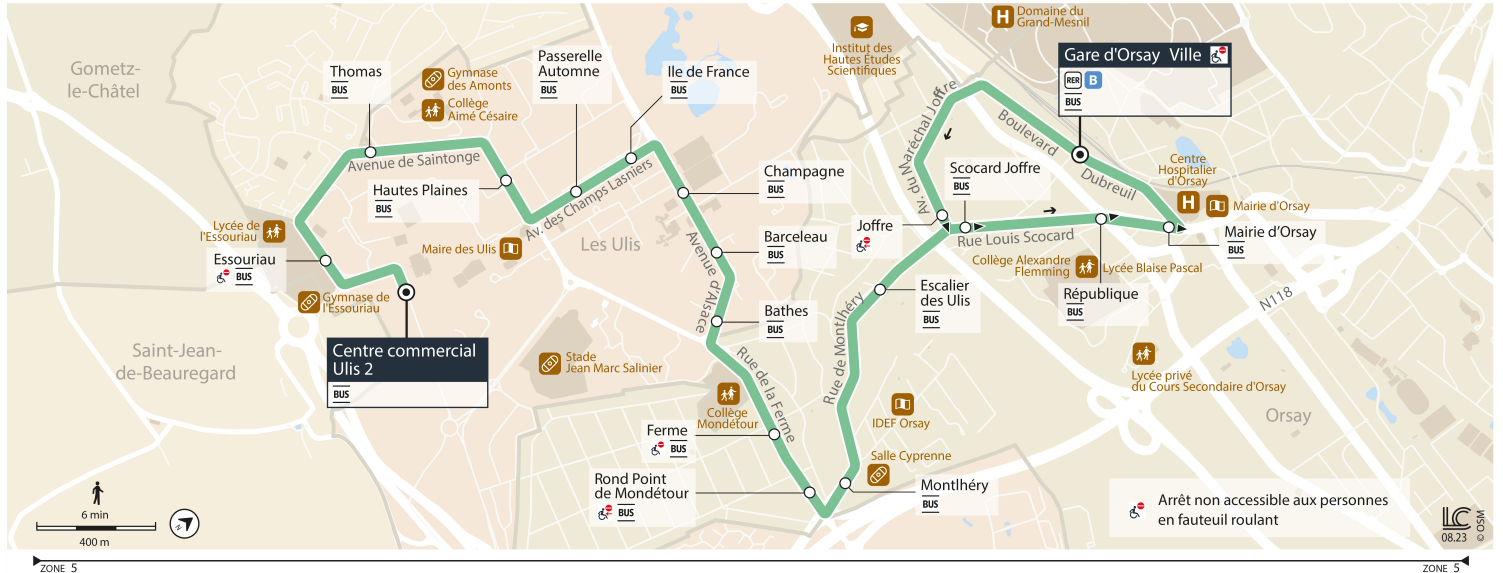

Horaires valables dès le 4 septembre 2023

		Du lundi au vendredi														
ORSAY	Gare d'Orsay-Ville	17:10	17:20	17:30	17:40	17:50	18:00	18:10	18:20	18:30	18:40	18:50	19:00	19:15	19:30	19:45
	Joffre	17:12	17:22	17:32	17:42	17:52	18:02	18:12	18:22	18:32	18:42	18:52	19:02	19:17	19:32	19:47
	Eschalière des Ulis	17:13	17:23	17:33	17:43	17:53	18:03	18:13	18:23	18:33	18:43	18:53	19:03	19:18	19:33	19:48
	Monthéry	17:16	17:26	17:36	17:46	17:56	18:06	18:16	18:26	18:36	18:46	18:56	19:06	19:21	19:36	19:51
	Rond-Point de Mondétour	17:17	17:27	17:37	17:47	17:57	18:07	18:17	18:27	18:36	18:46	18:56	19:06	19:21	19:36	19:51
	Ferme	17:18	17:28	17:38	17:48	17:58	18:08	18:18	18:28	18:37	18:47	18:57	19:07	19:22	19:37	19:52
LES ULIS	Bathes	17:20	17:30	17:40	17:50	18:00	18:10	18:20	18:30	18:39	18:49	18:59	19:09	19:24	19:39	19:54
	Barceleau	17:21	17:31	17:41	17:51	18:01	18:11	18:21	18:31	18:40	18:50	19:00	19:09	19:24	19:39	19:54
	Champagne	17:22	17:32	17:42	17:52	18:02	18:12	18:22	18:32	18:41	18:51	19:01	19:10	19:25	19:40	19:55
	Ile de France	17:23	17:33	17:43	17:53	18:03	18:13	18:23	18:33	18:42	18:52	19:02	19:11	19:26	19:41	19:56
	Passerelle Automne	17:25	17:35	17:45	17:55	18:05	18:15	18:25	18:35	18:44	18:54	19:04	19:13	19:28	19:43	19:58
	Hautes Plaines	17:26	17:36	17:46	17:56	18:06	18:16	18:26	18:36	18:45	18:55	19:05	19:14	19:29	19:44	19:59
	Thomas	17:28	17:38	17:48	17:58	18:08	18:18	18:28	18:38	18:47	18:57	19:06	19:15	19:30	19:45	20:00
	Essouriau	17:29	17:39	17:49	17:59	18:09	18:19	18:29	18:39	18:48	18:58	19:08	19:17	19:32	19:47	20:02
	Centre Commercial Ulis 2	17:31	17:41	17:51	18:01	18:11	18:21	18:31	18:41	18:50	19:00	19:09	19:18	19:33	19:48	20:03