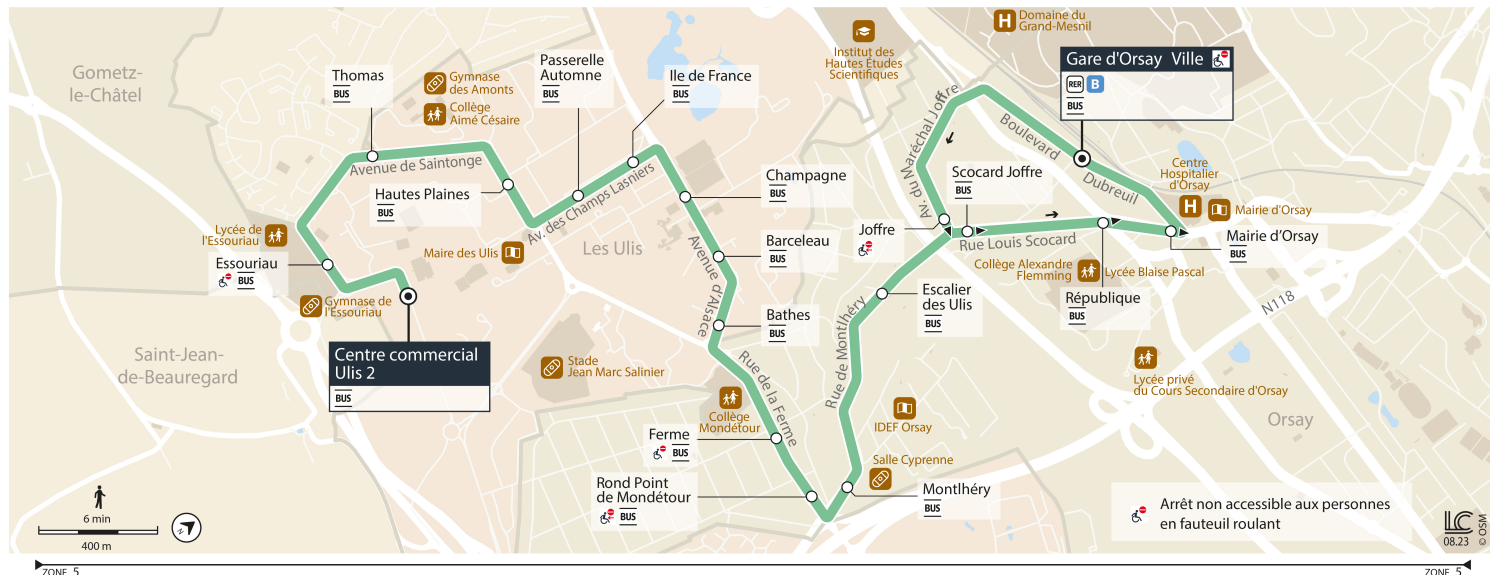

Horaires valables dès le 4 septembre 2023

		Du lundi au vendredi														
ORSAY	Gare d'Orsay-Ville	7:40	7:50	8:00	8:10	8:20	8:30	8:40	8:50	9:00	9:10	9:20	9:30	9:40	9:50	10:04
	Joffre	7:42	7:52	8:02	8:12	8:22	8:32	8:42	8:52	9:02	9:12	9:22	9:32	9:42	9:52	10:06
	Escalier des Ulis	7:43	7:53	8:03	8:13	8:23	8:33	8:43	8:53	9:03	9:13	9:23	9:33	9:43	9:53	10:07
	Montlhéry	7:46	7:56	8:06	8:16	8:26	8:36	8:46	8:56	9:06	9:15	9:25	9:35	9:45	9:55	10:09
	Rond-Point de Mondétour	7:46	7:56	8:06	8:16	8:26	8:36	8:46	8:56	9:06	9:16	9:26	9:36	9:46	9:56	10:10
LES ULIS	Ferme	7:47	7:57	8:07	8:17	8:27	8:37	8:47	8:57	9:07	9:16	9:26	9:36	9:46	9:56	10:10
	Bathes	7:49	7:59	8:09	8:19	8:29	8:39	8:49	8:59	9:09	9:18	9:28	9:38	9:48	9:58	10:12
	Barceleau	7:49	7:59	8:09	8:19	8:29	8:39	8:49	8:59	9:09	9:18	9:28	9:38	9:48	9:58	10:12
	Champagne	7:50	8:00	8:10	8:20	8:30	8:40	8:50	9:00	9:10	9:19	9:29	9:39	9:49	9:59	10:13
	Ile de France	7:51	8:01	8:11	8:21	8:31	8:41	8:51	9:01	9:11	9:20	9:30	9:40	9:50	10:00	10:14
	Passerelle Automne	7:52	8:02	8:12	8:22	8:32	8:42	8:52	9:02	9:12	9:21	9:31	9:41	9:51	10:01	10:15
	Hautes Plaines	7:53	8:03	8:13	8:23	8:33	8:43	8:53	9:03	9:13	9:22	9:32	9:42	9:52	10:02	10:16
	Thomas	7:54	8:05	8:15	8:25	8:35	8:45	8:55	9:04	9:14	9:23	9:33	9:43	9:53	10:03	10:18
	Essouriau	7:56	8:06	8:16	8:26	8:36	8:46	8:56	9:06	9:16	9:25	9:35	9:45	9:55	10:05	10:19
	Centre Commercial Ulis 2	7:57	8:08	8:18	8:28	8:38	8:48	8:58	9:07	9:17	9:26	9:36	9:46	9:56	10:06	10:21