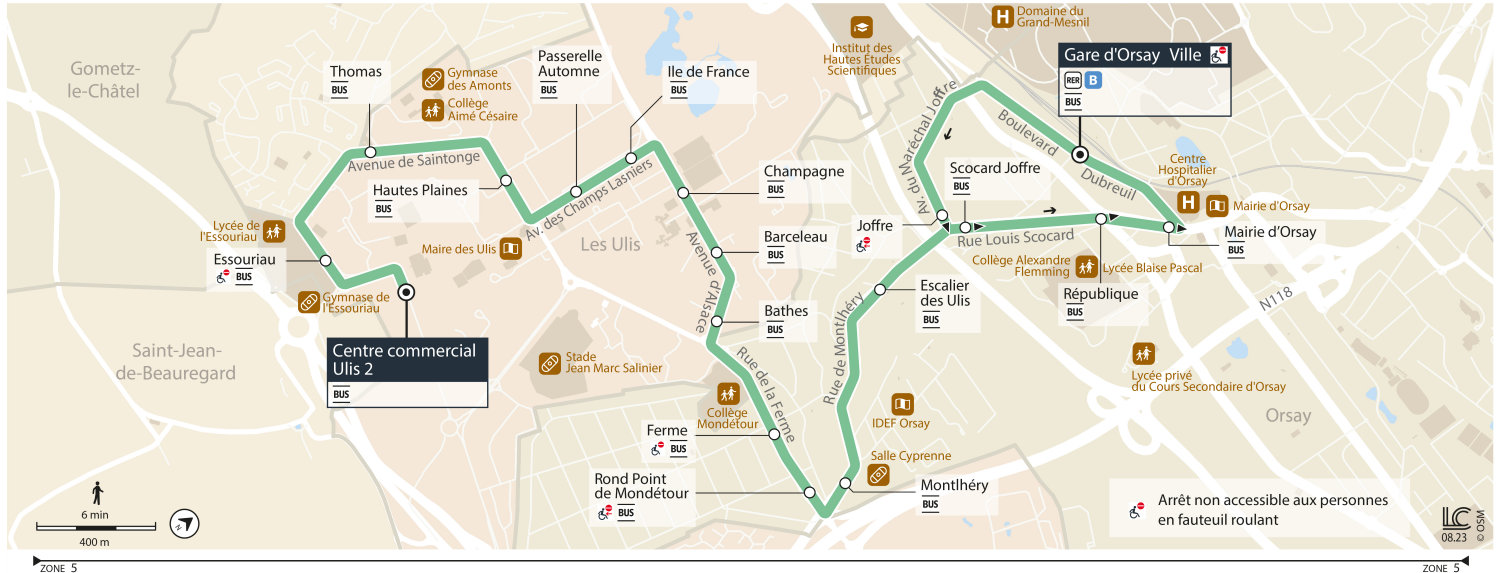

Horaires valables dès le 4 septembre 2023

		Dimanche et jours fériés														
ORSAY	Gare d'Orsay-Ville	21:02	21:17	21:32	21:47	22:02	22:17	22:37	22:52	23:07	23:22	23:37	23:52	0:07	0:22	0:37
	Joffre	21:04	21:19	21:34	21:49	22:04	22:19	22:39	22:54	23:09	23:24	23:39	23:54	0:09	0:24	0:39
	Escalier des Ulis	21:05	21:20	21:35	21:50	22:05	22:20	22:40	22:55	23:10	23:25	23:40	23:55	0:10	0:25	0:40
	Monthéry	21:07	21:22	21:37	21:52	22:07	22:22	22:42	22:57	23:12	23:27	23:42	23:57	0:12	0:27	0:42
	Rond-Point de Mondétour	21:08	21:23	21:38	21:53	22:08	22:23	22:43	22:58	23:13	23:28	23:43	23:58	0:13	0:28	0:43
	Ferme	21:08	21:23	21:38	21:53	22:08	22:23	22:43	22:58	23:13	23:28	23:43	23:58	0:13	0:28	0:43
LES ULIS	Bathes	21:10	21:25	21:40	21:55	22:10	22:25	22:45	23:00	23:15	23:30	23:45	0:00	0:15	0:30	0:45
	Barceleau	21:11	21:26	21:41	21:56	22:11	22:26	22:45	23:00	23:15	23:30	23:45	0:00	0:15	0:30	0:45
	Champagne	21:12	21:27	21:42	21:57	22:12	22:27	22:46	23:01	23:16	23:31	23:46	0:01	0:16	0:31	0:46
	Ile de France	21:13	21:28	21:43	21:58	22:13	22:28	22:47	23:02	23:17	23:32	23:47	0:02	0:17	0:32	0:47
	Passerelle Automne	21:14	21:29	21:44	21:59	22:14	22:29	22:48	23:03	23:18	23:33	23:48	0:03	0:17	0:32	0:47
	Hautes Plaines	21:15	21:30	21:45	22:00	22:15	22:30	22:49	23:04	23:19	23:34	23:49	0:04	0:18	0:33	0:48
	Thomas	21:16	21:31	21:46	22:01	22:16	22:31	22:50	23:05	23:20	23:35	23:50	0:05	0:19	0:34	0:49
	Essouriau	21:18	21:33	21:48	22:03	22:18	22:33	22:52	23:07	23:22	23:37	23:52	0:07	0:21	0:36	0:51
	Centre Commercial Ulis 2	21:19	21:34	21:49	22:04	22:19	22:34	22:53	23:08	23:23	23:38	23:53	0:08	0:22	0:37	0:52